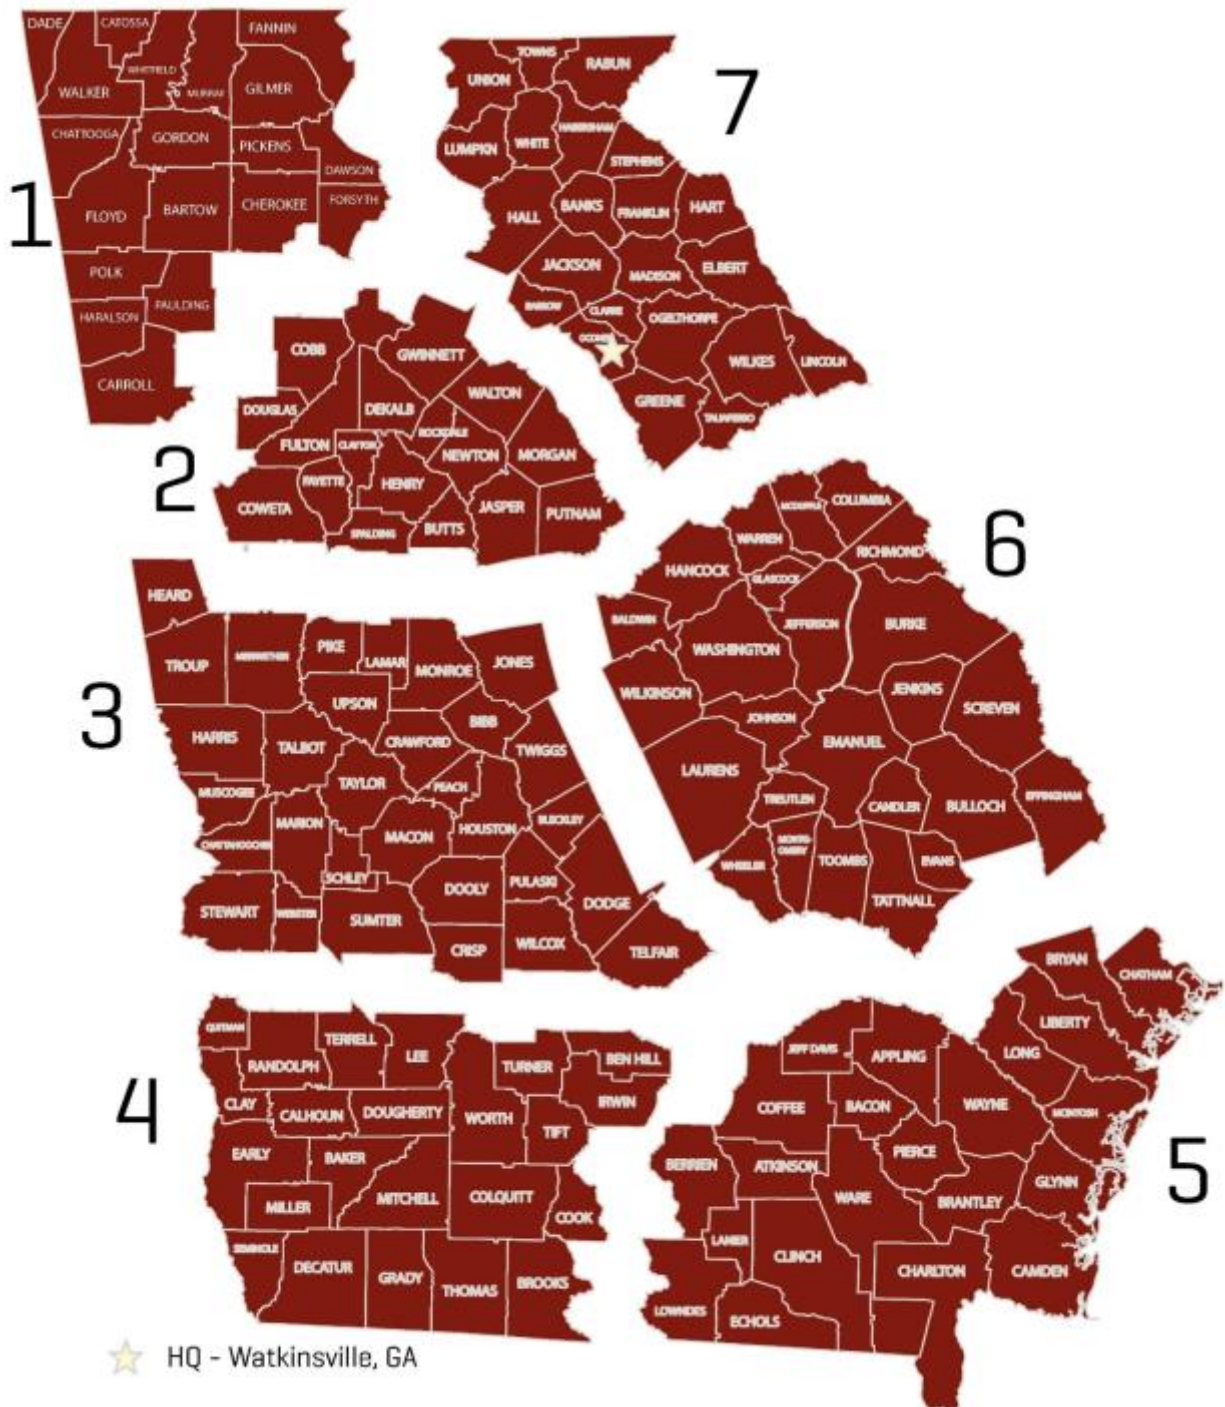

Region Map

## Region Map and List

### Region List

Region 1	Region 2	Region 3	Region 4	Region 5	Region 6	Region 7
Bartow	Butts	Bibb	Baker	Appling	Baldwin	Banks
Carroll	Clayton	Bleckley	Ben Hill	Atkinson	Bulloch	Barrow
Catoosa	Cobb	Crawford	Brooks	Bacon	Burke	Clarke
Chattooga	Coweta	Chattahoochee	Calhoun	Berrien	Candler	Elbert
Cherokee	Dekalb	Crisp	Clay	Brantley	Columbia	Franklin
Dade	Douglas	Dodge	Colquitt	Bryan	Effingham	Greene
Dawson	Fayette	Dooly	Cook	Camden	Emmanuel	Habersham
Fannin	Fulton	Harris	Decatur	Charlton	Evans	Hall
Forsyth	Gwinnett	Heard	Dougherty	Chatham	Glascocock	Hart
Floyd	Henry	Houston	Early	Clinch	Hancock	Jackson
Gilmer	Jasper	Jones	Grady	Coffee	Jefferson	Lincoln
Gordon	Morgan	Lamar	Irwin	Echols	Jenkins	Lumpkin
Haralson	Newton	Macon	Lee	Glynn	Johnson	Madison
Murray	Putnam	Marion	Miller	Jeff Davis	Laurens	Oconee
Paulding	Rockdale	Meriwether	Mitchell	Lanier	McDuffie	Oglethorpe
Pickens	Spalding	Monroe	Quitman	Liberty	Montgomery	Rabun
Polk	Walton	Muscogee	Randolph	Long	Richmond	Stephens
Walker		Peach	Seminole	Lowndes	Screven	Taliaferro
Whitfield		Pike	Terrell	McIntosh	Tattnall	Towns
		Pulaski	Thomas	Pierce	Toombs	Union
		Schley	Tift	Ware	Treutlen	White
		Stewart	Turner	Wayne	Warren	Wilkes
		Sumter	Worth		Washington	
		Talbot			Wheeler	
		Taylor			Wilkinson	
		Telfair				
		Troup				
		Twiggs				
		Upton				
		Webster				
		Wilcox				