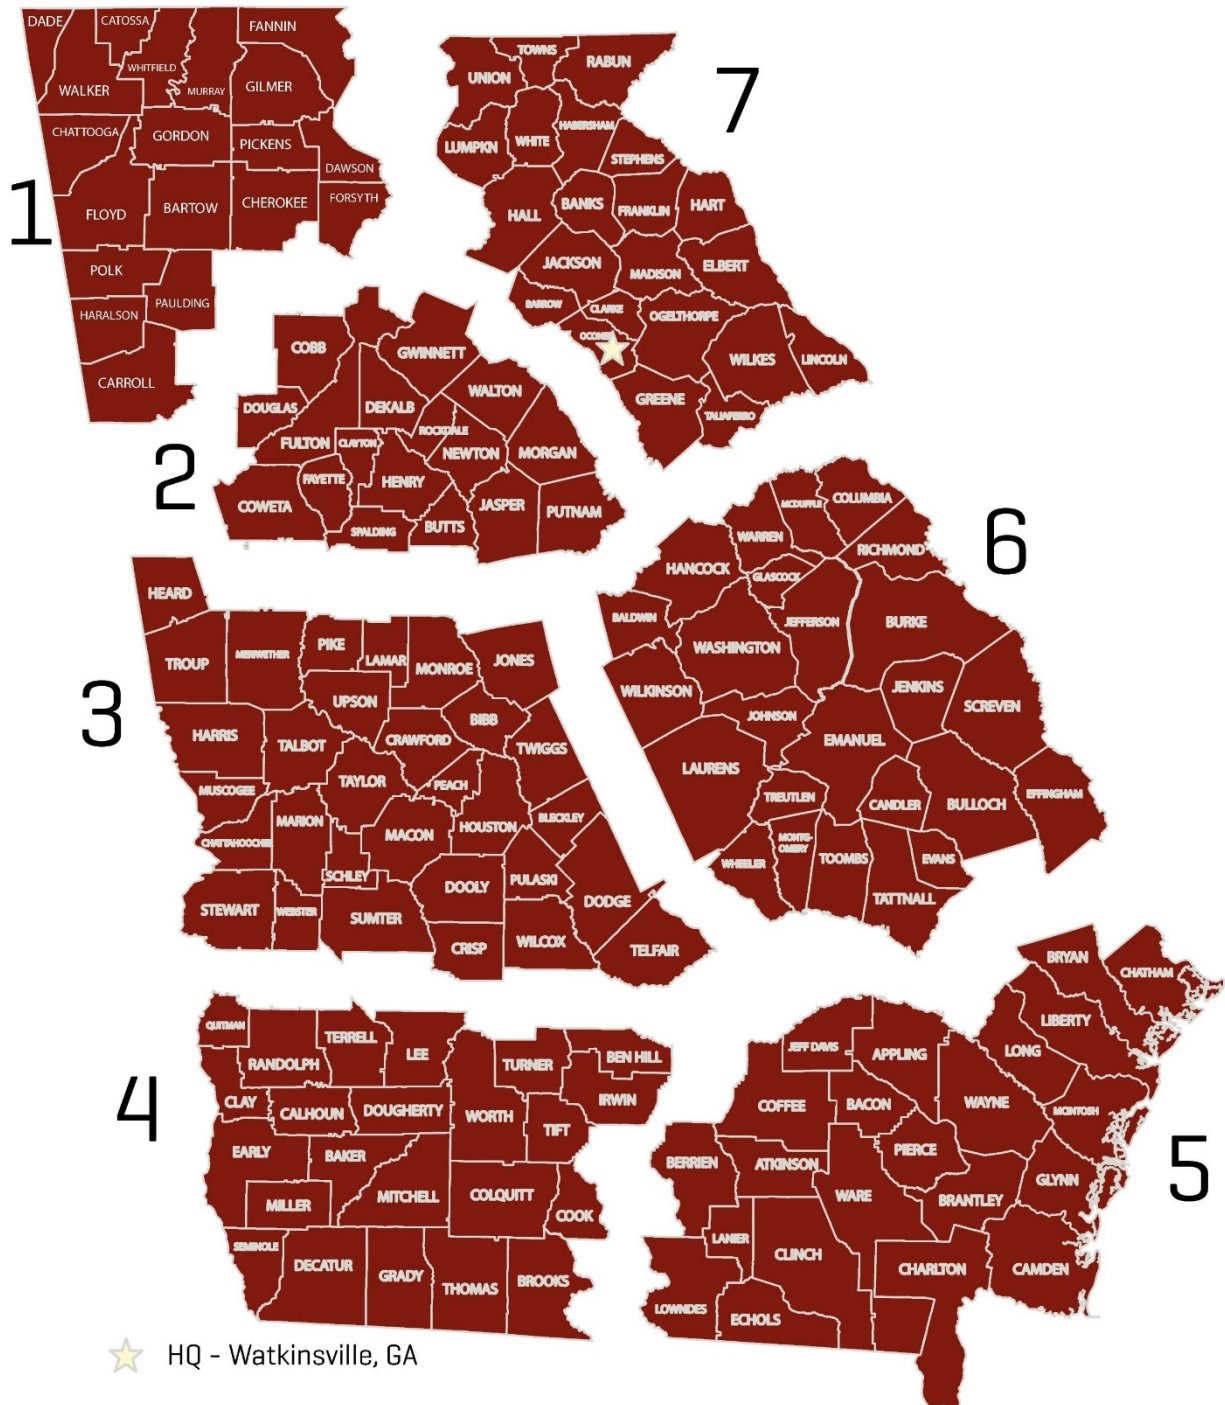

Region Map

## Region List

Region 1	Region 2	Region 3	Region 4	Region 5	Region 6	Region 7
Bartow	Butts	Bibb	Baker	Appling	Baldwin	Banks
Carroll	Clayton	Bleckley	Ben Hill	Atkinson	Bulloch	Barrow
Catoosa	Cobb	Crawford	Brooks	Bacon	Burke	Clarke
Chattooga	Coweta	Chattahoochee	Calhoun	Berrien	Candler	Elbert
Cherokee	Dekalb	Crisp	Clay	Brantley	Columbia	Franklin
Dade	Douglas	Dodge	Colquitt	Bryan	Effingham	Greene
Dawson	Fayette	Dooly	Cook	Camden	Emmanuel	Habersham
Fannin	Fulton	Harris	Decatur	Charlton	Evans	Hall
Forsyth	Gwinnett	Heard	Dougherty	Chatham	Glascocock	Hart
Floyd	Henry	Houston	Early	Clinch	Hancock	Jackson
Gilmer	Jasper	Jones	Grady	Coffee	Jefferson	Lincoln
Gordon	Morgan	Lamar	Irwin	Echols	Jenkins	Lumpkin
Haralson	Newton	Macon	Lee	Glynn	Johnson	Madison
Murray	Putnam	Marion	Miller	Jeff Davis	Laurens	Oconee
Paulding	Rockdale	Meriwether	Mitchell	Lanier	McDuffie	Oglethorpe
Pickens	Spalding	Monroe	Quitman	Liberty	Montgomery	Rabun
Polk	Walton	Muscogee	Randolph	Long	Richmond	Stephens
Walker		Peach	Seminole	Lowndes	Screven	Taliaferro
Whitfield		Pike	Terrell	McIntosh	Tattnall	Towns
		Pulaski	Thomas	Pierce	Toombs	Union
		Schley	Turner	Ware	Treutlen	White
		Stewart	Worth	Wayne	Warren	Wilkes
		Sumter			Washington	
		Talbot			Wheeler	
		Taylor			Wilkinson	
		Telfair				
		Troup				
		Twiggs				
		Upton				
		Webster				
		Wilcox				